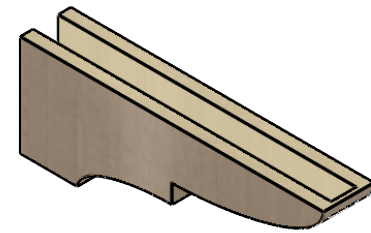

ITEM NUMBER: CORU04X24X08RIDRCPR

4"W X 24"D X 8"H SERIES 3 THIN RIDGEWOOD ROUGH CEDAR TIMBERTHANE
FAUX WOOD CORBEL, PRIMED

SIDE PROFILE

FRONT PROFILE

ISOMETRIC

EKENA MILLWORK
2300 WEST MAIN ST.
CLARKSVILLE, TX 75426
TOLL FREE: 866-607-0453
WWW.EKENAMILLWORK.COM