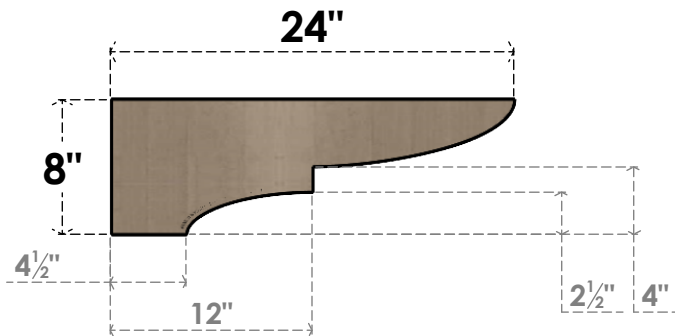

ITEM NUMBER: CORU04X24X08RIDRCPR

4"W X 24"D X 8"H SERIES 3 THIN RIDGEWOOD ROUGH CEDAR TIMBERTHANE
FAUX WOOD CORBEL, PRIMED

SIDE PROFILE

FRONT PROFILE

ISOMETRIC

EKENA MILLWORK
2300 WEST MAIN ST.
CLARKSVILLE, TX 75426
TOLL FREE: 866-607-0453
WWW.EKENAMILLWORK.COM

NOTES

1. INSTALLATION TO BE COMPLETED IN ACCORDANCE WITH MANUFACTURER'S SPECIFICATIONS.
2. DRAWING MAY NOT BE TO SCALE
3. THIS DRAWING IS INTENDED FOR DESIGN AND PLANNING PURPOSES ONLY.
4. ALL INFORMATION CONTAINED HEREIN WAS CURRENT AT THE TIME OF DEVELOPMENT BUT MUST BE REVIEWED AND APPROVED BY THE PRODUCT MANUFACTURER TO BE CONSIDERED ACCURATE.
5. TIMBERTHANE ARCHITECTURAL PRODUCTS ARE MADE FROM HIGH DENSITY URETHANE AND COME FACTORY PRIMED