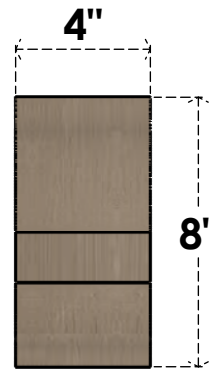

ITEM NUMBER: CORU04X24X08RIDRCPR

4"W X 24"D X 8"H SERIES 3 THIN RIDGEWOOD ROUGH CEDAR TIMBERTHANE
FAUX WOOD CORBEL, PRIMED

SIDE PROFILE

FRONT PROFILE

ISOMETRIC

EKENA MILLWORK
2300 WEST MAIN ST.
CLARKSVILLE, TX 75426
TOLL FREE: 866-607-0453
WWW.EKENAMILLWORK.COM